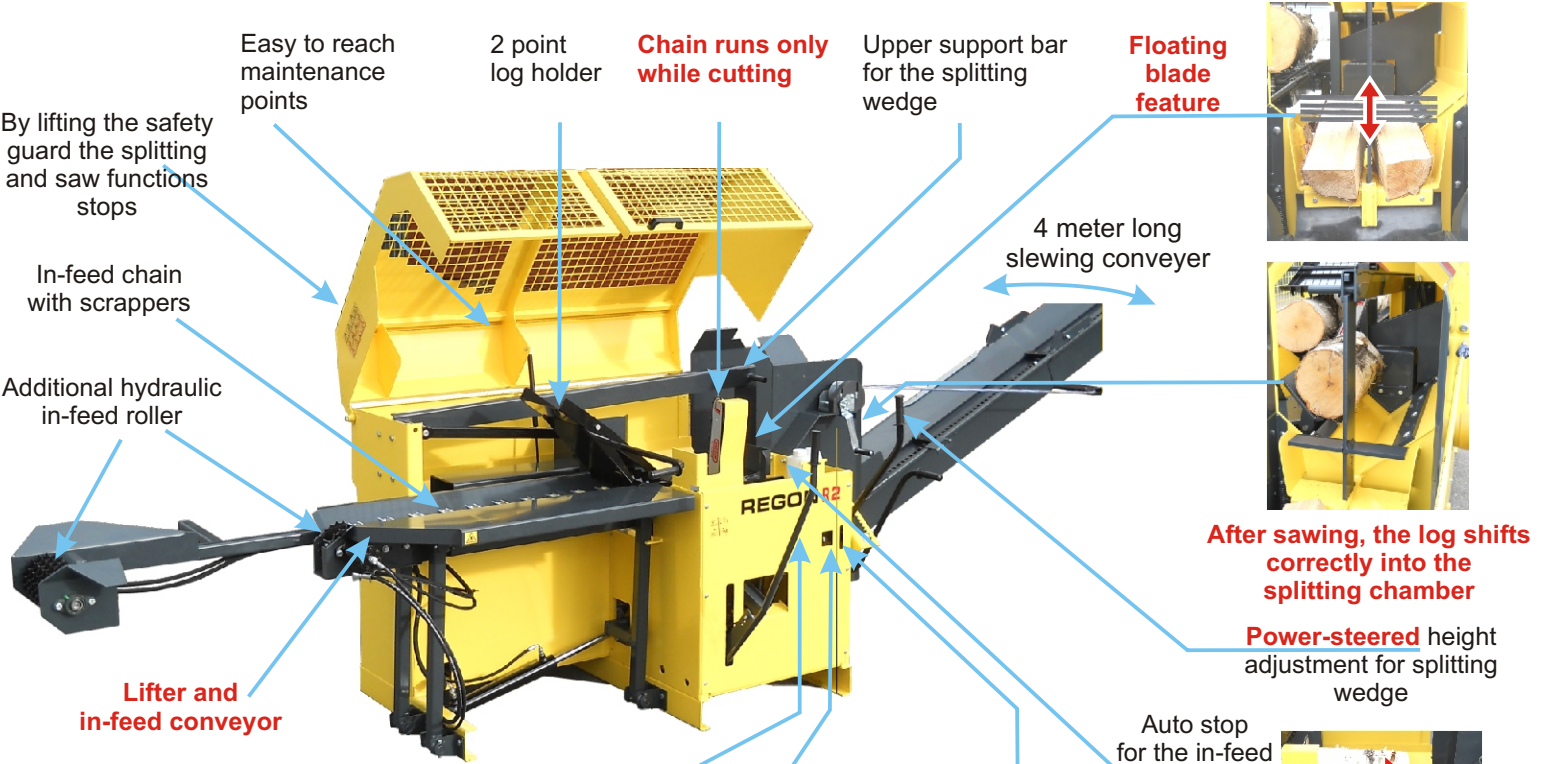

REGON R2 ALL YOU CAN EXPECT FROM A FIREWOOD PROCESSOR

	MODELS:	
	PTO	EL
Power source	480 rpm	11 kW, 25A slow
Max length – diam.	36 cm / 50 cm	36 cm / 50 cm
Outfeed conveyer	4 m	4 m
Splitting blade	2/4, opt. 2/6, 2/8	2/4, opt. 2/6, 2/8
Bar and chain	18"/0,325"/1,5/72 links	18"/0,325"/1,5/72 links
Weight	720 kg	785 kg